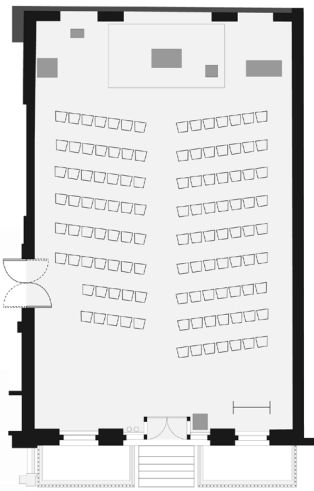

Swedenborg Hall

GROUND FLOOR | theatre-style layout

This graceful, ground-floor lecture hall accommodates up to 100 people in grand, neo-classical surrounding. The antique wooden chairs, oak panelling and pine flooring add character to the space and a Boston Steinway upright piano is also available for hire. The recent upgrade/refurbishment now includes:

- **NAME:** Swedenborg Hall
- **CAPACITY:** 100
- **CHAIRS:** 100
- **DIMENSIONS:** 8.7m x13m (113.1m², 1217.4ft²)
- **ENTRANCE:** Barter Street
- **ACCESSIBILITY:** Wheelchair access to ground floor only, entrance through the bookshop, upon prior request
- **TOILETS:** Gents in basement, Ladies first floor
- **NEAREST TUBE:** Holborn / Tottenham Court Road
- **ADDRESS:** Swedenborg House
The Swedenborg Society
20/21 Bloomsbury Way
London WC1A 2TH
tel: 0207 405 7986
www.swedenborg.org.uk